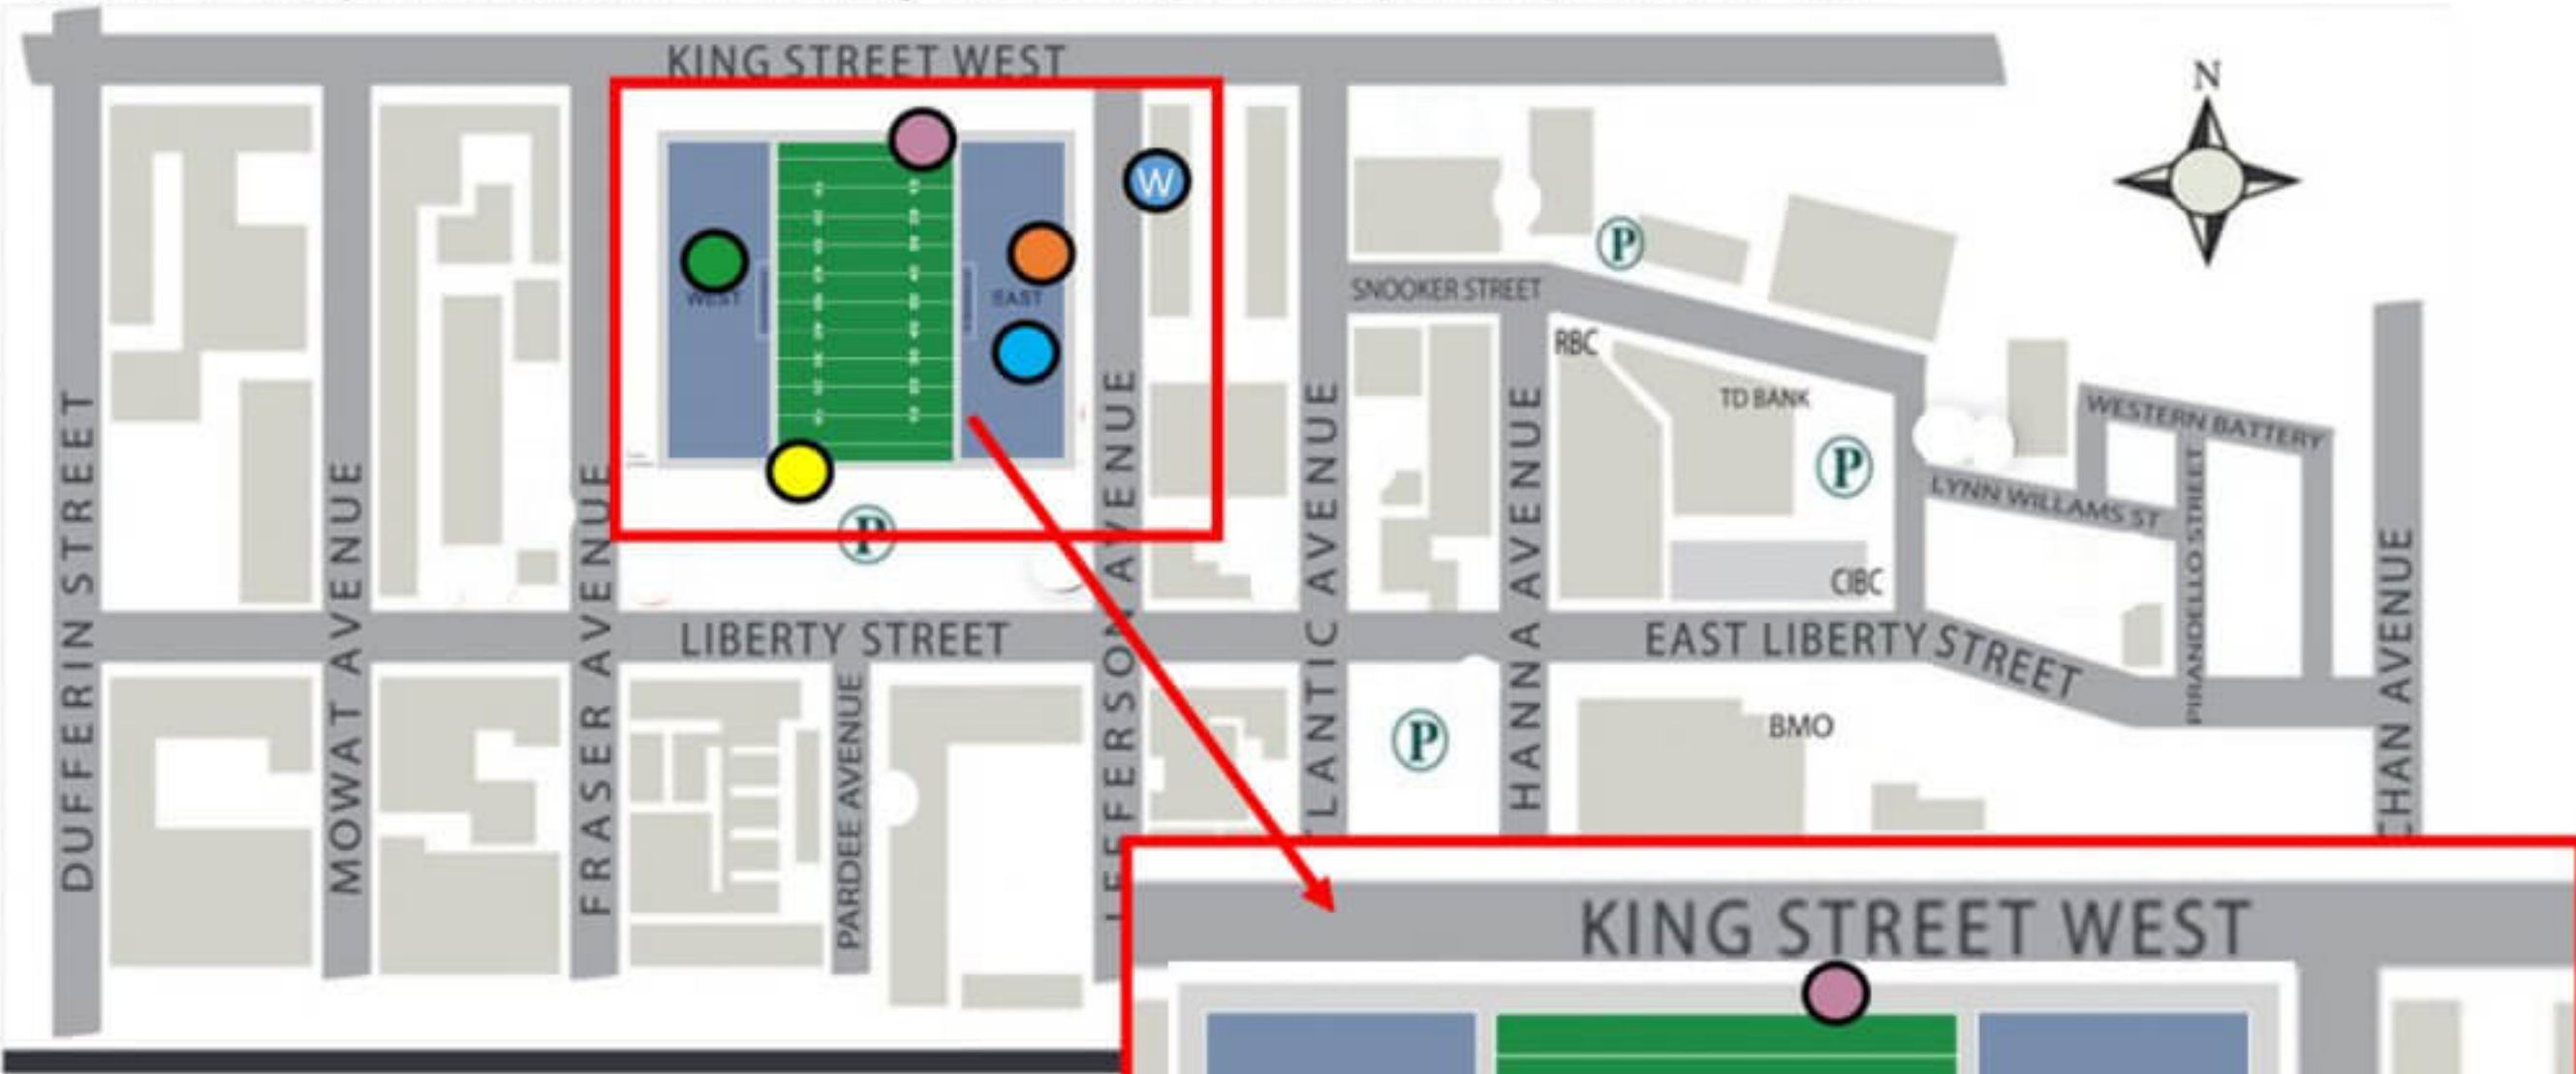

Allan A. Lamport Stadium -1155 King Street West. Toronto, Ontario M6K 1E9

Legend

-  Entrance/ Variety Raffle Kiosk
-  East Stand Sales
-  Sale Zone 1– Beer Gardens
-  Sale Zone 2– V.I.P
-  Sale Zone 3– West Stands
-  Secure Count Office– Wolfpack Headquarters.